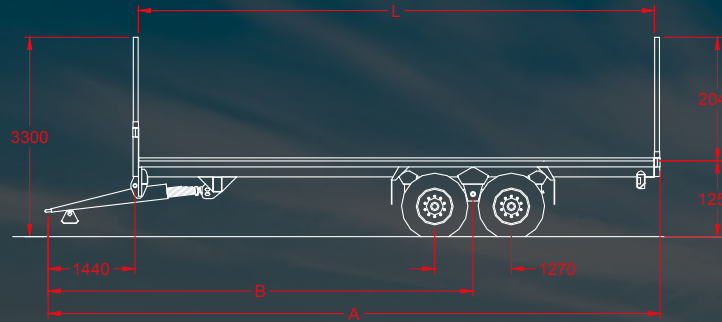

FLATBED

Rodeo Flatbed